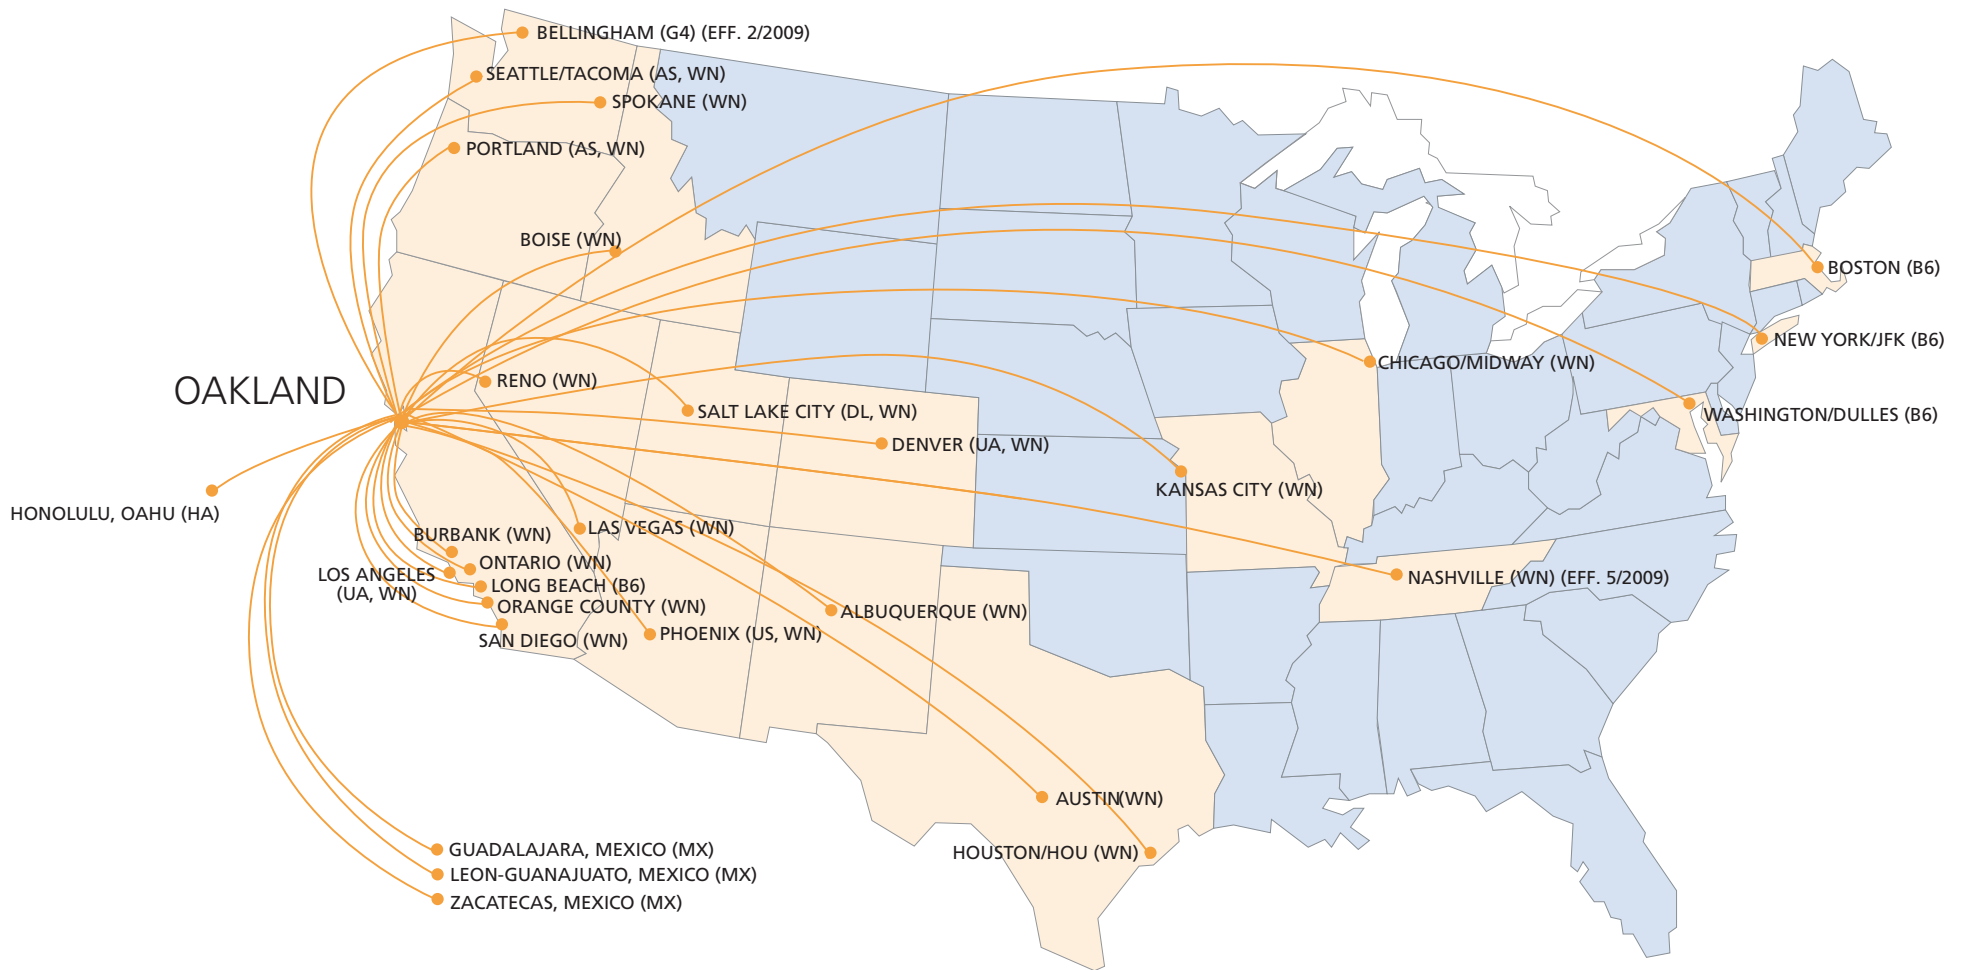

# Oakland International Route Map

## Airline Codes

Alaska/Horizon Air (AS)	JetBlue (B6)
Allegiant Air (G4)	Mexicana (MX)
Delta/Delta Connection (DL)	Southwest (WN)
Hawaiian Airlines (HA)	United/Ted/United Express (UA)
	US Airways/US Airways Express (US)